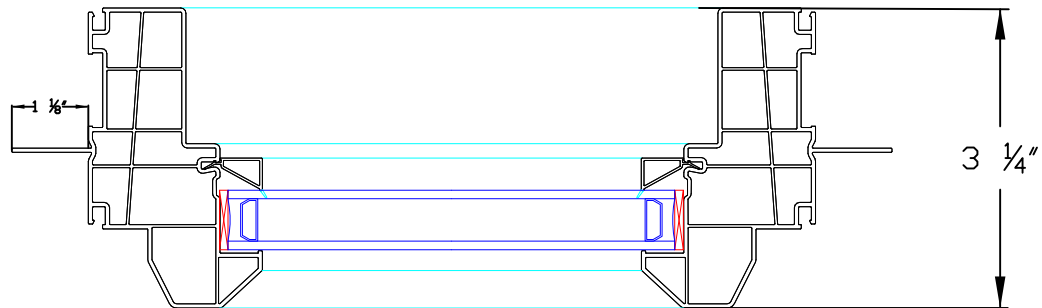

600 Series Picture Cut Sheet

NO.	REV.	DATE	BY	DESCRIPTION OF REVISION

NEWTEC WINDOWS & DOORS, INC.
3159 West 98th Street
Chicago, IL 60632
Phone: (773) 890-8888
Fax: (773) 890-8885
www.newtecwindow.com

PROJECT NAME:	
LOCATION:	
ARCHITECT:	
CONTRACTOR:	

SHEET NAME:	SYSTEM 600 VINYL PICTURE WINDOWS

DRAWN BY:	DATE:
	4.4.2019

CHECKED BY:	SUBMITTAL

SCALE:	SHEET NO
N.T.S.	007