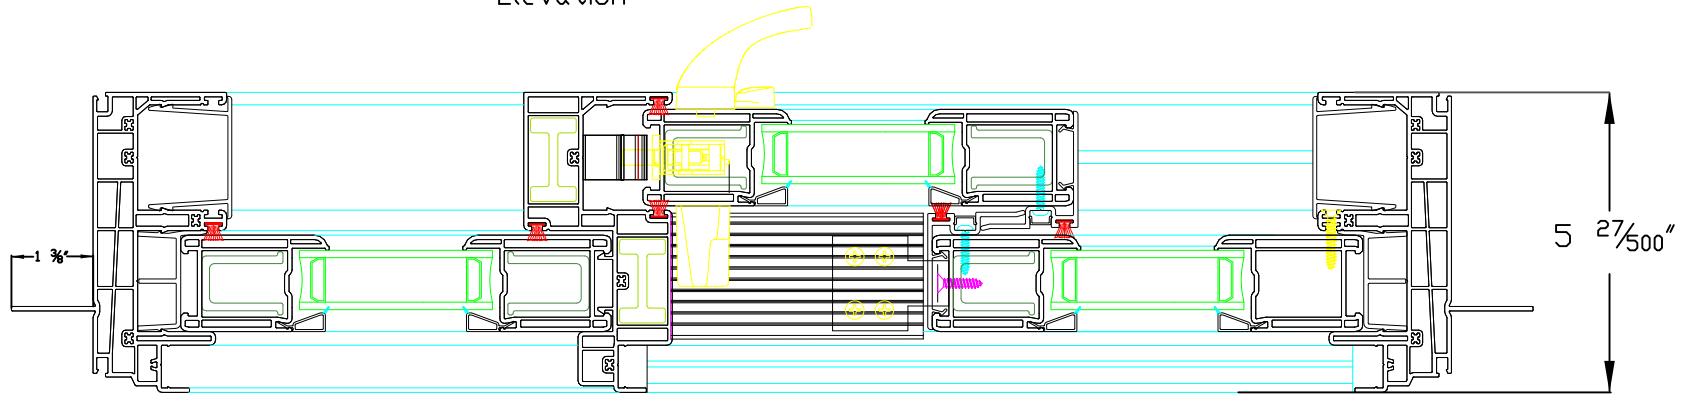

Section B-B

NO.	REV.	DATE	BY	DESCRIPTION OF REVISION

PROJECT NAME:	
LOCATION:	
ARCHITECT:	
CONTRACTOR:	

SHEET NAME
SYSTEM 600
VINYL
PATIO
DOOR

DRAWN BY: DATE:
4.4.2019

CHECKED BY: SUBMITTAL

SCALE: SHEET NO
N.T.S. 010