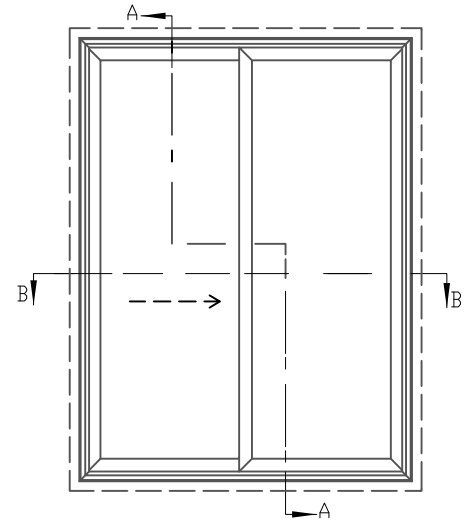

# 2100 Series Patio Door Cut Sheet

<p><b>NOTICE</b></p> <p>THESE DRAWINGS ARE THE SOLE AND EXCLUSIVE PROPERTY OF NEWTEC AND SHOULD NOT BE REPRODUCED OR TRANSMITTED IN ANY FORM OR BY ANY MEANS, ELECTRONIC OR MECHANICAL, INCLUDING PHOTOCOPYING, RECORDING, OR BY ANY INFORMATION STORAGE AND RETRIEVAL SYSTEM, WITHOUT THE WRITTEN PERMISSION OF NEWTEC WINDOWS &amp; DOORS, INC.</p> <p>© COPYRIGHT © NEWTEC WINDOWS &amp; DOORS, INC. 2014</p>			
PROJECT NAME:	SYSTEM 600		
LOCATION:	VINYL PATIO DOOR		
ARCHITECT:			
CONTRACTOR:			
DRAWN BY:	DATE: 4.4.2019		
CHECKED BY:	SUBMITTAL		
SCALE:	SHEET NO. 009		
<p>NEWTEC WINDOWS &amp; DOORS, INC.          3159 West 38th Street          Chicago, IL 60632          Phone: (773) 895-8888          Fax: (773) 895-8885  <a href="http://www.newtecwindow.com">www.newtecwindow.com</a></p>			
REV. NO.	DATE	BY	DESCRIPTION OF REVISION

# 2100 Series Patio Door Cut Sheet

Elevation

Section B-B

**NOTICE**  
 THESE DRAWINGS ARE THE SOLE AND EXCLUSIVE PROPERTY OF NEWTEC AND SHOULD NOT BE REPRODUCED OR TRANSMITTED IN ANY FORM OR BY ANY MEANS, ELECTRONIC OR MECHANICAL, INCLUDING PHOTOCOPYING, RECORDING, OR BY ANY INFORMATION STORAGE AND RETRIEVAL SYSTEM, WITHOUT THE WRITTEN PERMISSION OF NEWTEC WINDOWS & DOORS, INC.  
 COPYRIGHT © NEWTEC WINDOWS & DOORS, INC. 2014