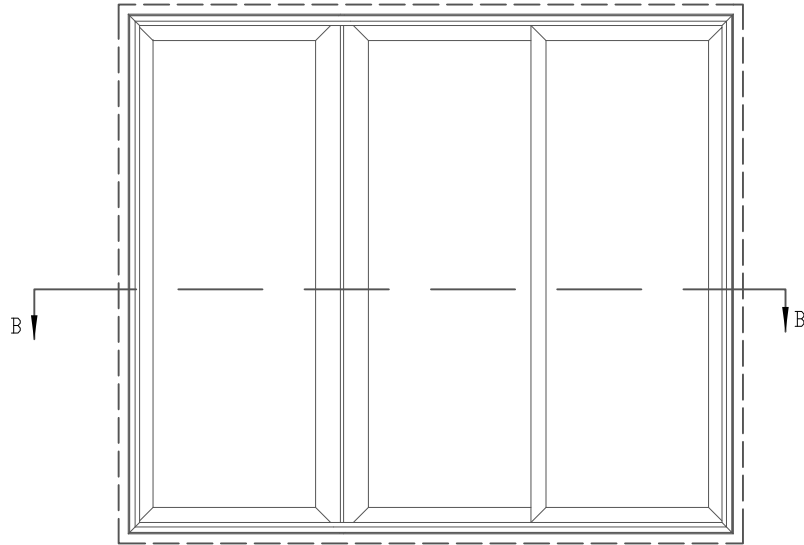

2100 Series Patio Door Cut Sheet

Elevation