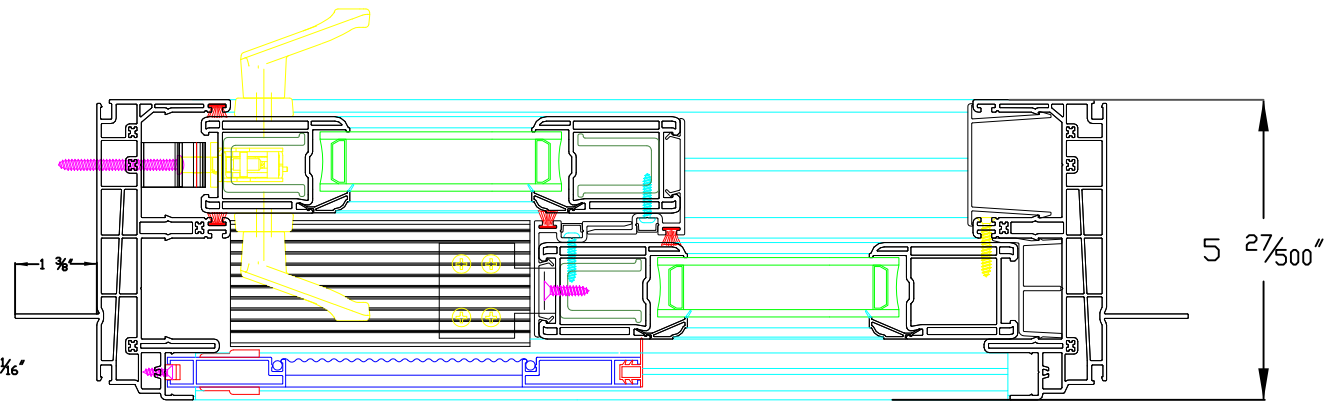

# 2100 Series Patio Door Cut Sheet

<p><b>NOTICE</b></p> <p>THESE DRAWINGS ARE THE SOLE AND EXCLUSIVE PROPERTY OF NEWTEC AND SHOULD NOT BE REPRODUCED OR TRANSMITTED IN ANY FORM OR BY ANY MEANS, ELECTRONIC OR MECHANICAL, INCLUDING PHOTOCOPYING, RECORDING, OR BY ANY INFORMATION STORAGE AND RETRIEVAL SYSTEM, WITHOUT THE WRITTEN PERMISSION OF NEWTEC WINDOWS &amp; DOORS, INC.</p> <p>© COPYRIGHT © NEWTEC WINDOWS &amp; DOORS, INC. 2014</p>			
PROJECT NAME:	SYSTEM 600		
LOCATION:	VINYL PATIO DOOR		
ARCHITECT:			
CONTRACTOR:			
DRAWN BY:	DATE: 4.4.2019		
CHECKED BY:	SUBMITTAL		
SCALE:	SHEET NO. 009		
<p>NEWTEC WINDOWS &amp; DOORS, INC.          3159 West 38th Street          Chicago, IL 60632          Phone: (773) 895-8888          Fax: (773) 895-8885  <a href="http://www.newtecwindow.com">www.newtecwindow.com</a></p>			
REV. NO.	DATE	BY	DESCRIPTION OF REVISION

# 2100 Series Patio Door Cut Sheet

Elevation

Section B-B

**NOTICE**  
 THESE DRAWINGS ARE THE SOLE AND EXCLUSIVE PROPERTY OF NEWTEC AND SHOULD NOT BE REPRODUCED OR TRANSMITTED IN ANY FORM OR BY ANY MEANS, ELECTRONIC OR MECHANICAL, INCLUDING PHOTOCOPYING, RECORDING, OR BY ANY INFORMATION STORAGE AND RETRIEVAL SYSTEM, WITHOUT THE WRITTEN PERMISSION OF NEWTEC WINDOWS & DOORS, INC.  
 COPYRIGHT © NEWTEC WINDOWS & DOORS, INC. 2014

SHEET NAME  
 SYSTEM 600  
 VINYL  
 PATIO  
 DOOR

DRAWN BY: DATE:  
 4.4.2019

CHECKED BY: SUBMITTAL

SCALE: SHEET NO  
 N.T.S. 010