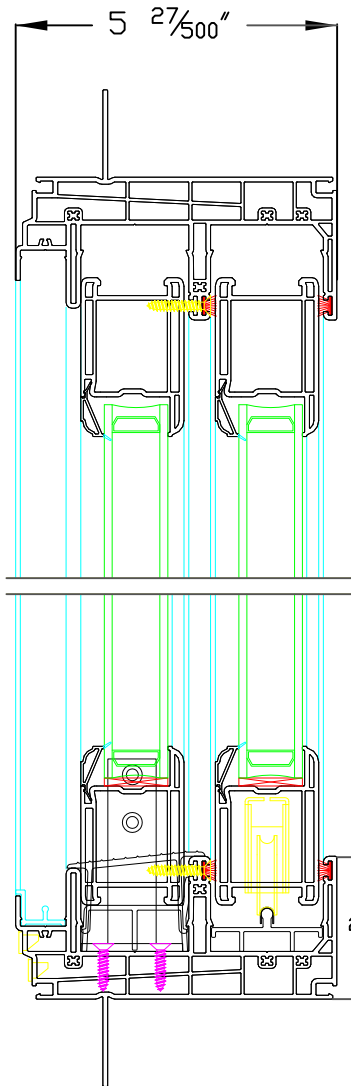

# 2100 Series Patio Door Cut Sheet

<p><b>NOTICE</b></p> <p>THESE DRAWINGS ARE THE SOLE AND EXCLUSIVE PROPERTY OF NEWTEC AND SHOULD NOT BE REPRODUCED OR TRANSMITTED IN ANY FORM OR BY ANY MEANS, ELECTRONIC OR MECHANICAL, INCLUDING PHOTOCOPYING, RECORDING, OR BY ANY INFORMATION STORAGE AND RETRIEVAL SYSTEM, WITHOUT THE WRITTEN PERMISSION OF NEWTEC WINDOWS &amp; DOORS, INC.</p> <p>© COPYRIGHT © NEWTEC WINDOWS &amp; DOORS, INC. 2014</p>			
PROJECT NAME:	SYSTEM 600		
LOCATION:	VINYL PATIO DOOR		
ARCHITECT:			
CONTRACTOR:			
DRAWN BY:	DATE: 4.4.2019		
CHECKED BY:	SUBMITTAL		
SCALE:	SHEET NO. 009		
<p>NEWTEC WINDOWS &amp; DOORS, INC.          3159 West 38th Street          Chicago, IL 60632          Phone: (773) 895-8888          Fax: (773) 895-8885  <a href="http://www.newtecwindow.com">www.newtecwindow.com</a></p>			
REV. NO.	DATE	BY	DESCRIPTION OF REVISION

# 2100 Series Patio Door Cut Sheet

Elevation

Section B-B

**NOTICE**  
 THESE DRAWINGS ARE THE SOLE AND EXCLUSIVE PROPERTY OF NEWTEC AND SHOULD NOT BE REPRODUCED OR TRANSMITTED IN ANY FORM OR BY ANY MEANS, ELECTRONIC OR MECHANICAL, INCLUDING PHOTOCOPYING, RECORDING, OR BY ANY INFORMATION STORAGE AND RETRIEVAL SYSTEM, WITHOUT THE WRITTEN PERMISSION OF NEWTEC WINDOWS & DOORS, INC.  
 COPYRIGHT © NEWTEC WINDOWS & DOORS, INC. 2014

NO.	REV.	DATE	BY	DESCRIPTION OF REVISION

**NEWTEC WINDOWS & DOORS, INC.**  
 3159 West 38th Street  
 Chicago, IL 60632  
 Phone: (773) 898-8888  
 Fax: (773) 898-8885

PROJECT NAME:	
LOCATION:	
ARCHITECT:	
CONTRACTOR:	

SHEET NAME  
 SYSTEM 600  
 VINYL  
 PATIO  
 DOOR

DRAWN BY: DATE:  
 4.4.2019

CHECKED BY: SUBMITTAL

SCALE: SHEET NO  
 N.T.S. 010