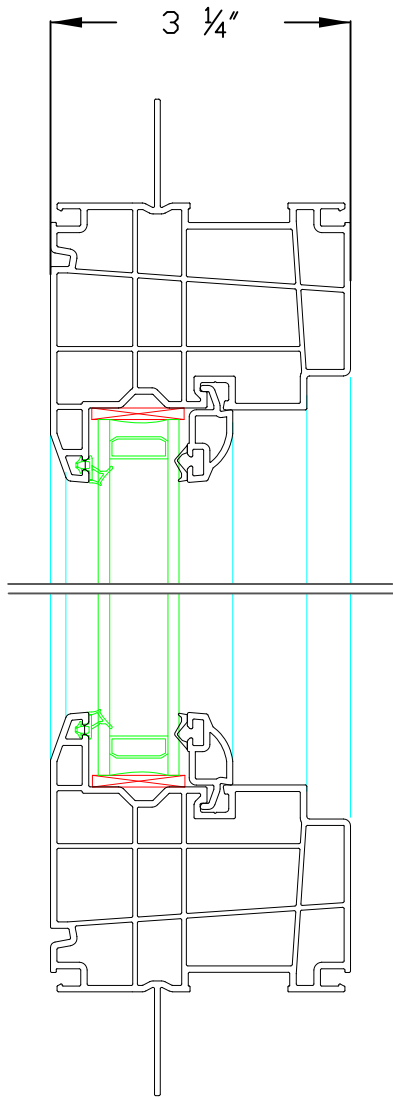

1400 Series Casement Picture Cut Sheet

Section A-A

Section B-B

<p>NOTICE</p> <p>THESE DRAWINGS ARE THE SOLE AND EXCLUSIVE PROPERTY OF NEWTEC AND CONTAIN PATENTED INFORMATION. NO PART OF THESE DRAWINGS IS TO BE REPRODUCED, COPIED, OR TRANSMITTED IN ANY FORM OR BY ANY MEANS, ELECTRONIC OR MECHANICAL, INCLUDING PHOTOCOPYING, RECORDING, OR BY ANY INFORMATION STORAGE AND RETRIEVAL SYSTEM, WITHOUT THE WRITTEN PERMISSION OF NEWTEC. © 2019 NEWTEC WINDOWS & DOORS, INC. 2019</p>	
PROJECT NAME:	
LOCATION:	
ARCHITECT:	
CONTRACTOR:	
SHEET NAME:	
SYSTEM NAME:	
VINYL CASEMENT PICTURE WINDOWS	
DRAWN BY:	DATE:
CHECKED BY:	SUBMITTAL:
SCALE:	SHEET NO:
N.T.S.	006
DATE:	BY:
REV:	NO:
DESCRIPTION OF REVISION	
<p>NEWTEC WINDOWS & DOORS, INC. 3159 West 38th Street Chicago, IL 60632 Phone: (773) 896-8888 Fax: (773) 896-8885 www.newtecwindow.com</p>	