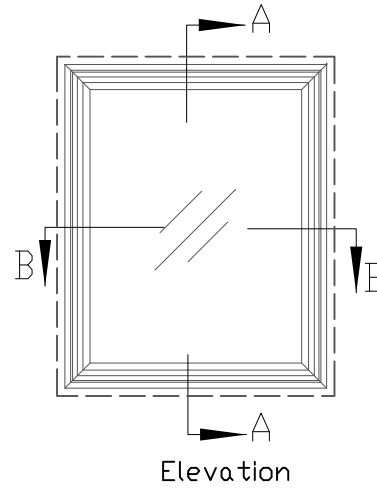

1400 Series Casement Picture Cut Sheet

Section A-A

Section B-B

<p>NOTICE</p> <p>THESE DRAWINGS ARE THE SOLE AND EXCLUSIVE PROPERTY OF NEWTEC AND CONTAIN PATENTED INFORMATION. NO PART OF THESE DRAWINGS IS TO BE REPRODUCED, COPIED, OR TRANSMITTED IN ANY FORM OR BY ANY MEANS, ELECTRONIC OR MECHANICAL, INCLUDING PHOTOCOPYING, RECORDING, OR BY ANY INFORMATION STORAGE AND RETRIEVAL SYSTEM, WITHOUT THE WRITTEN PERMISSION OF NEWTEC. © 2019 NEWTEC WINDOWS & DOORS, INC. 2019</p>	
PROJECT NAME:	
LOCATION:	
ARCHITECT:	
CONTRACTOR:	
SHEET NAME:	
SYSTEM NAME:	
VINYL CASEMENT PICTURE WINDOWS	
DRAWN BY:	DATE:
CHECKED BY:	SUBMITTAL:
SCALE:	SHEET NO:
N.T.S.	006
DATE:	BY:
REV:	NO:
DESCRIPTION OF REVISION	
<p>NEWTEC WINDOWS & DOORS, INC. 3159 West 38th Street Chicago, IL 60632 Phone: (773) 896-8888 Fax: (773) 896-8885 www.newtecwindow.com</p>	