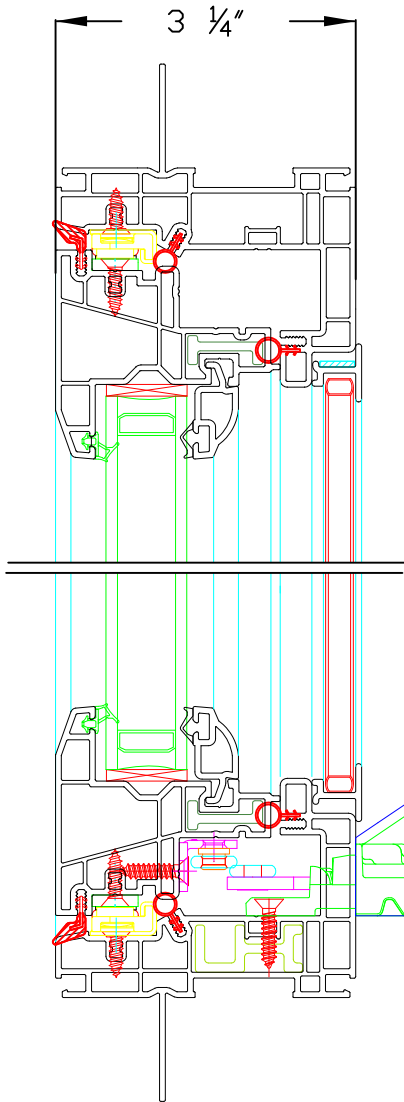

1400 Series Casement Cut Sheet

Section A-A