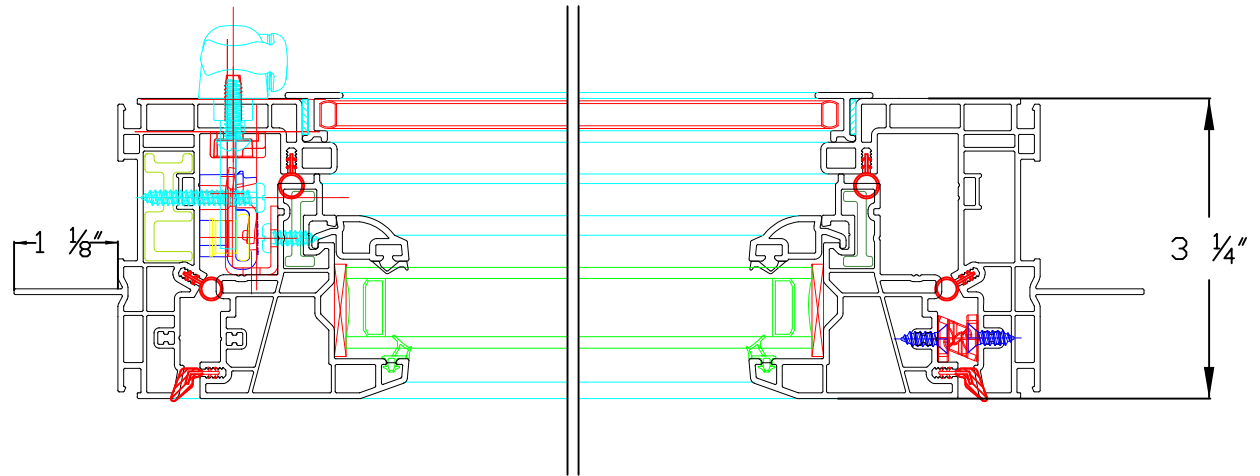

Section B-B